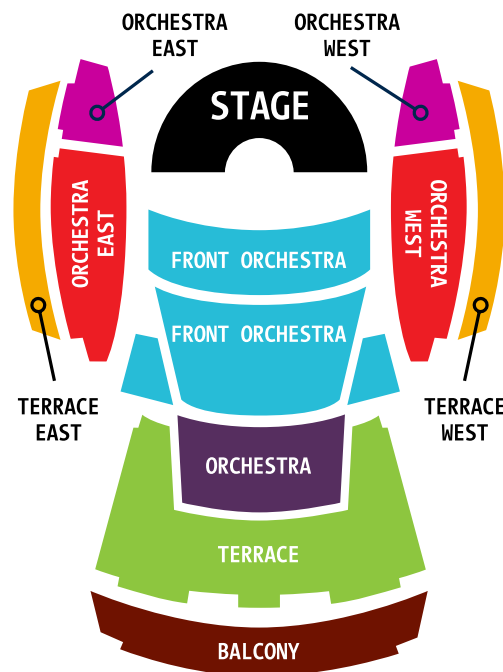

We celebrate and appreciate those who generously support Cal Phil.

Please remember that all gifts—regardless of size—make a difference in the essence of Cal Phil.

The only gift too small is no gift at all.

If you have already given this year, we thank you for your support and spirit of giving. You are truly appreciated.

Yours in music,
Nelson Holdo
Board Chairman

P.S. Include a tax-deductible donation with your series subscription *now*, or call 626.304.0333 to donate via telephone. Remember the passion of Cal Phil involves so much more than the usual traditions of summer concerts. Our goal is "touching lives and inspiring people with our music." Thank you for helping us do just that.

Find out more!
626.304.0333

CALPHIL.COM

PLAN AHEAD FOR SUMMER 2016!

NEXT YEAR'S MEMORIES START NOW—SUBSCRIBERS SAVE UP TO 20%

SEATING LOCATION	3 CONCERTS	5 CONCERTS
Front Orchestra	$270	$400
Orchestra	$210	$315
Terrace	$144	$215
Orchestra E/W	$144	$215
Terrace E/W	$117	$175
Orchestra E/W	$117	$175
Balcony	$60	$100

Walt Disney Concert Hall Every Seat Is Amazing!

AMAZING SUNDAY AFTERNOONS AT WALT DISNEY CONCERT HALL

CHECK THE CONCERTS YOU'RE INTERESETD IN WE'LL CONTACT YOU WHEN SALES BEGIN

- ☐ All American
- ☐ At The Movies
- ☐ Classic Rock
- ☐ Center Stage
- ☐ The Planets

Name _____

Address _____ City _____ State _____ Zip _____

Telephone _____ Email (To Receive News & Event Updates) _____

Keep in touch!

BY MAIL

California Philharmonic
2700 E. Foothill Blvd, Ste 210
Pasadena, CA 91107

BY PHONE

626.304.0333

Cal Phil Box Office Hours

Mon-Fri 10am-6pm

For informational purposes only. As of 8/2/15, 2016 subscriptions are not currently on sale. All prices include discounts. All sales final. No refunds. Concerts rain or shine. Exchanges welcome for season ticket holders; must be made at least 48 hours in advance, with tickets in hand at the Walt Disney Concert Hall Box Office. All programs, artists, repertoire, venues and dates subject to change. Published prices good only through 10/1/2015.