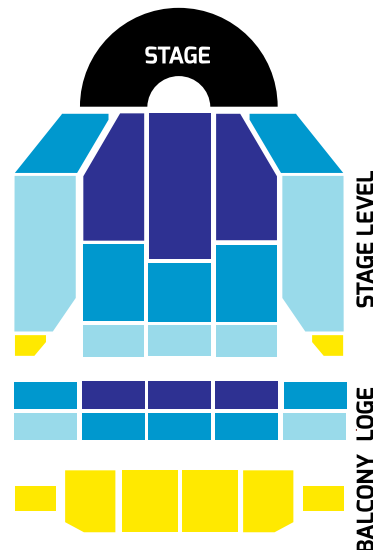

SLEIGH RIDE!

Christmas Concert Spectacular

SATURDAY DEC 12 AT 7:30p

The Nutcracker | The Messiah | Hänsel & Gretel
Home Alone | Favorite Christmas Songs & Carols

PASADENA CIVIC AUDITORIUM | 300 E Green St, Pasadena CA 91101

SEAT LOCATION	PRICE	# TICKETS	AMOUNT
Orchestra Center Front	\$90		
Loge Center Front	\$90		
Orchestra Middle Center	\$65		
Orchestra Left/Right Front	\$65		
Loge Center Rear	\$65		
Loge Left/Right Front	\$65		
Orchestra Left/Right/Rear	\$40		
Loge Left/Right Rear	\$40		
Orchestra Left/Right	\$20		
Balcony	\$20		
PROMO CODE:		% DISCOUNT	
PROCESSING			\$17
<i>Ticket sales cover only 50% of the orchestra's expenses. 100% of donations given with your order will help continue the California Philharmonic's quest for musical excellence.</i>			
<input type="checkbox"/> \$50 <input type="checkbox"/> \$100 <input type="checkbox"/> \$250 <input type="checkbox"/> \$500 <input type="checkbox"/> \$1,000 <input type="checkbox"/> Other			
TOTAL			